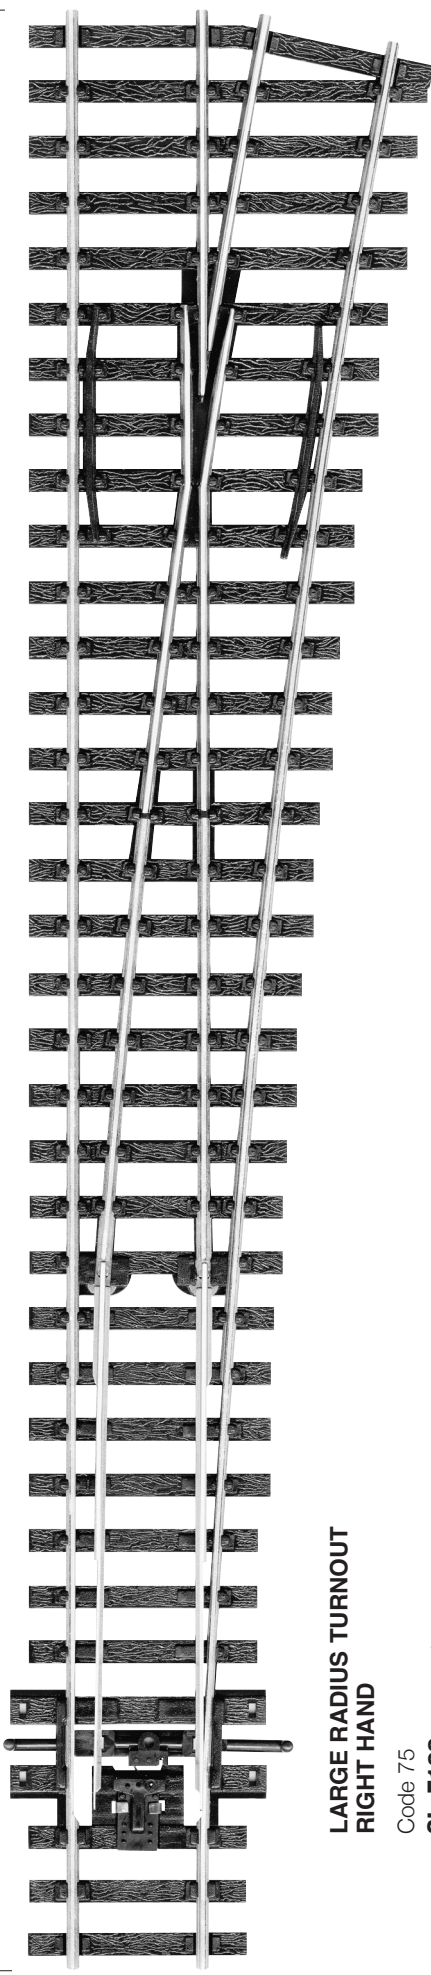

### LARGE RADIUS TURNOUT LEFT HAND

Code 75  
**SL-E189** *Electrofrog*

259mm (10.200")

### LARGE RADIUS TURNOUT RIGHT HAND

Code 75  
**SL-E188** *Electrofrog*

These plans are produced by the manufacturers and may be reproduced by modellers for the purpose of layout building. Commercial copying or reproduction prohibited.

© PRITCHARD PATENT PRODUCT CO. LTD, BEER, DEVON EX12 3NA ENGLAND

*Use this scale bar to check that your printer is printing at 100%*