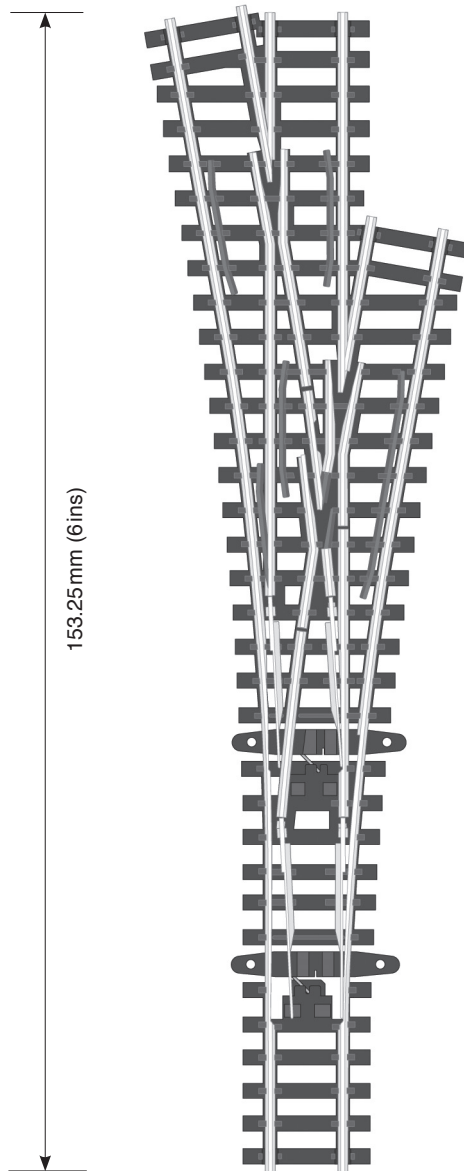

ASYMMETRIC THREE WAY TURNOUT

Code 55
SL-E399F *Electrofrog*

Use this scale bar to check that your printer is printing at 100%