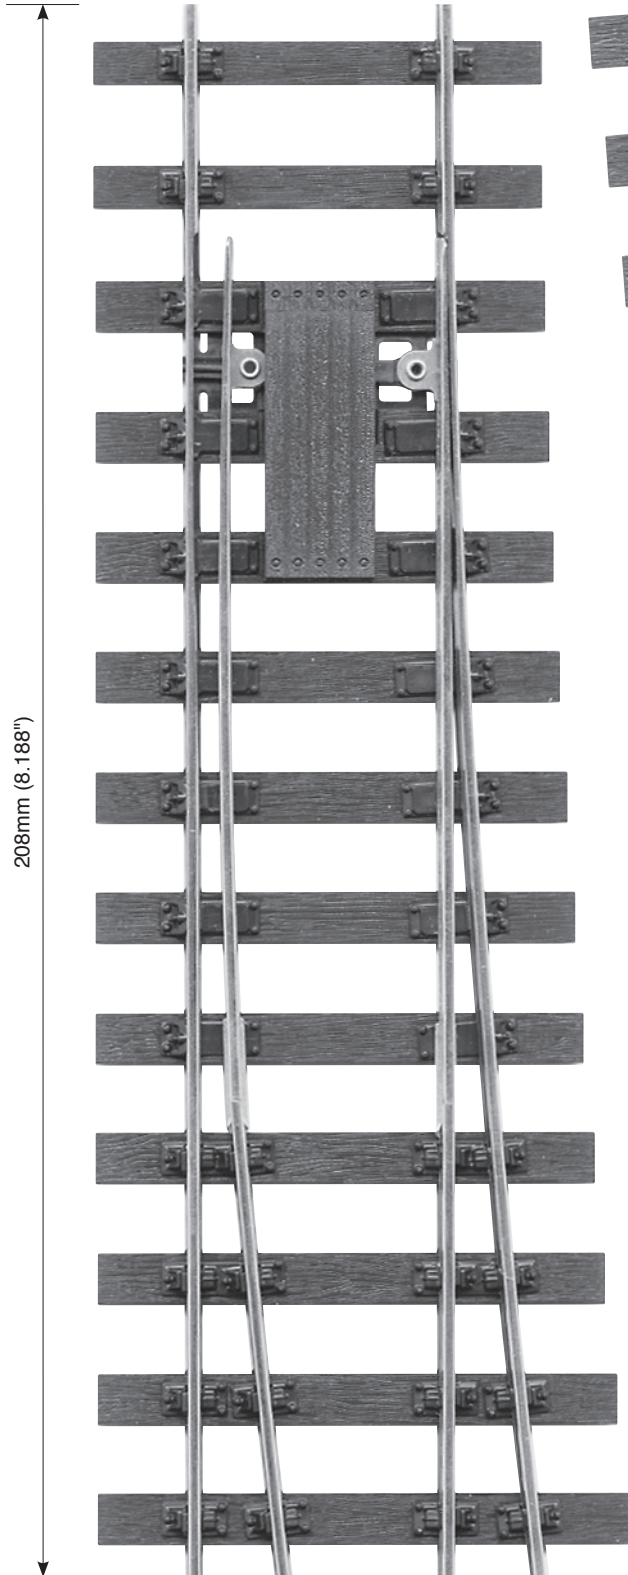

MEDIUM RADIUS TURNOUT LEFT HAND

Code 124
SL-E792BH *Electrofrog*

Join here

Total Length: 416mm (16.377")

Join here

Use this scale bar to check that
your printer is printing at 100%

These plans are produced by the manufacturers and may be reproduced by modellers for the purpose of layout building. Commercial copying or reproduction prohibited.