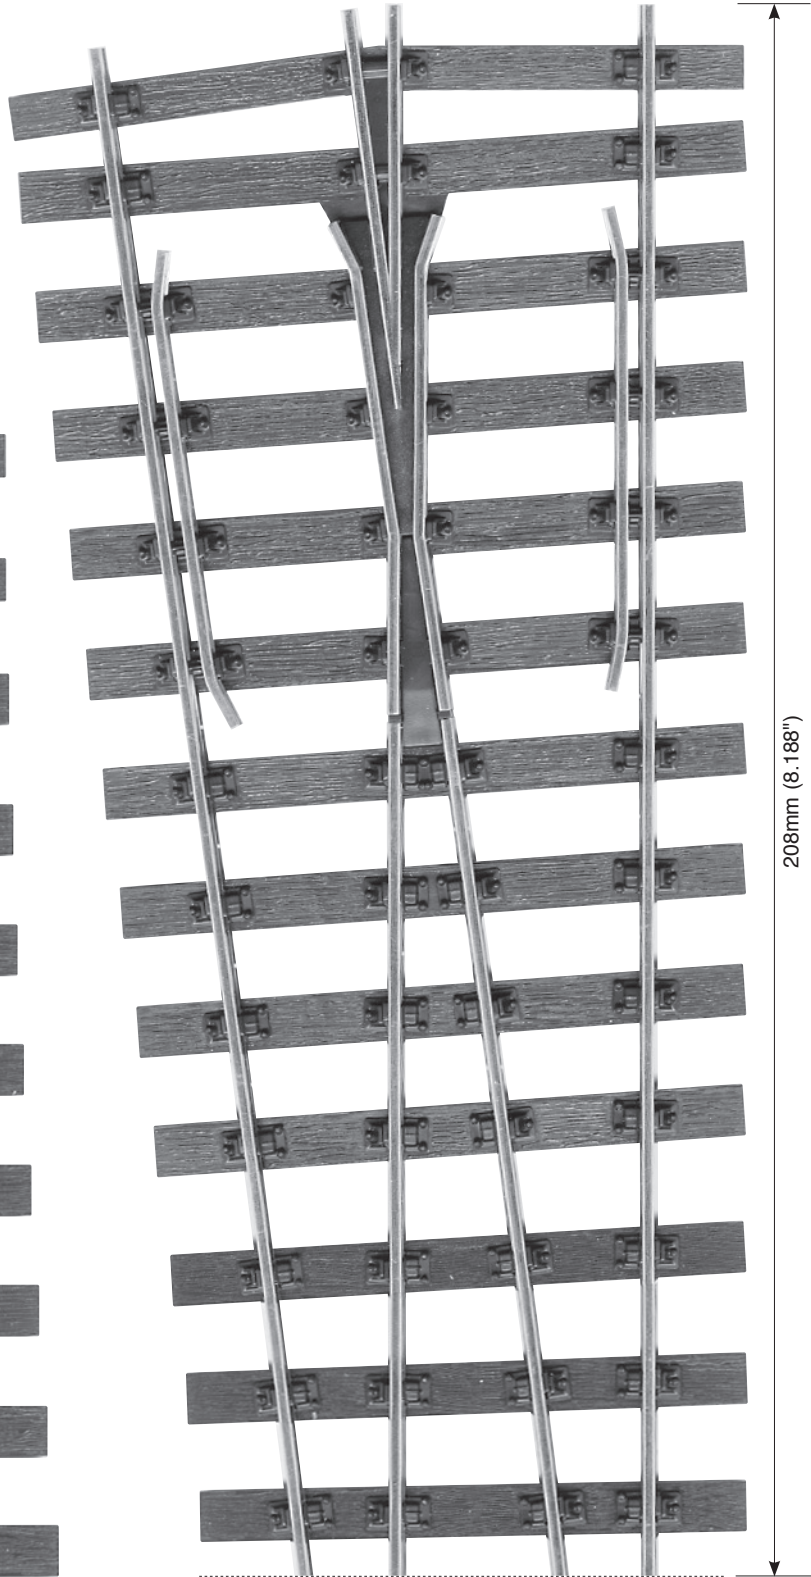

MEDIUM RADIUS TURNOUT LEFT HAND

Code 124
SL-E792BH *Electrofrog*

Join here

Total Length: 416mm (16.377")

Join here

Use this scale bar to check that
your printer is printing at 100%

These plans are produced by the manufacturers and may be reproduced by modellers for the purpose of layout building. Commercial copying or reproduction prohibited.