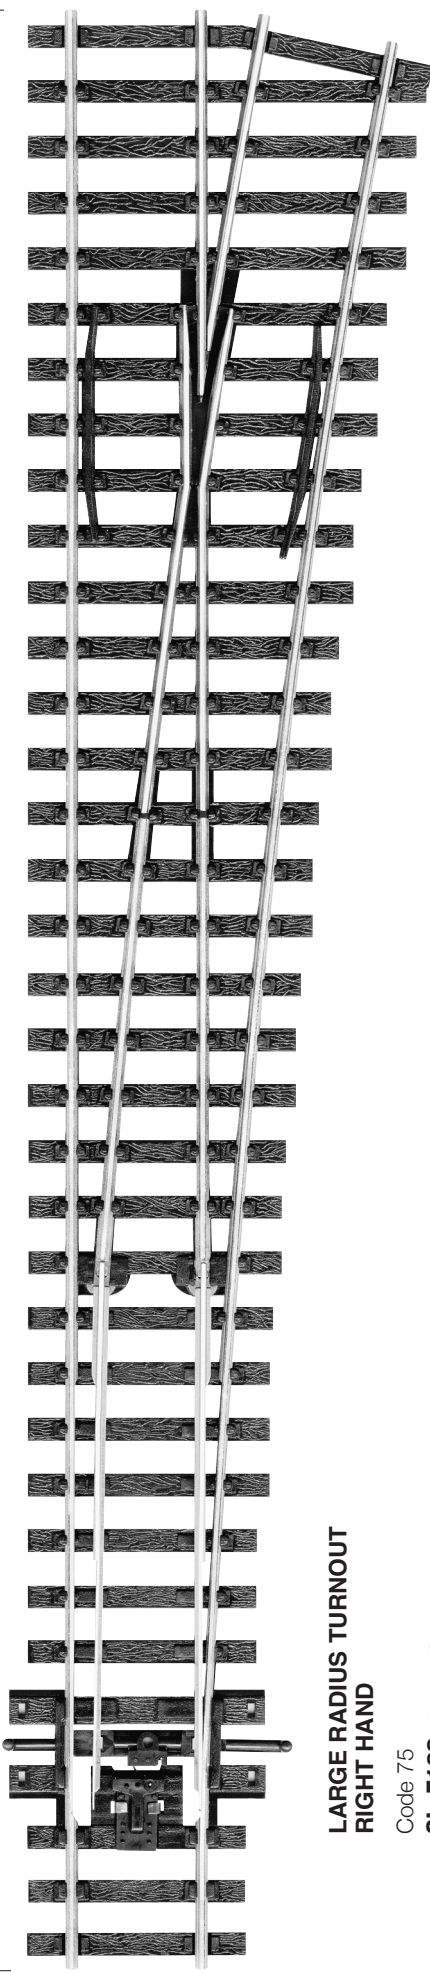

### LARGE RADIUS TURNOUT LEFT HAND

Code 75  
**SL-E189** *Electrofrog*

259mm (10.200")

### LARGE RADIUS TURNOUT RIGHT HAND

Code 75  
**SL-E188** *Electrofrog*

These plans are produced by the manufacturers and may be reproduced by modellers for the purpose of layout building. Commercial copying or reproduction prohibited.

© PRITCHARD PATENT PRODUCT CO. LTD, BEER, DEVON EX12 3NA ENGLAND

*Use this scale bar to check that your printer is printing at 100%*