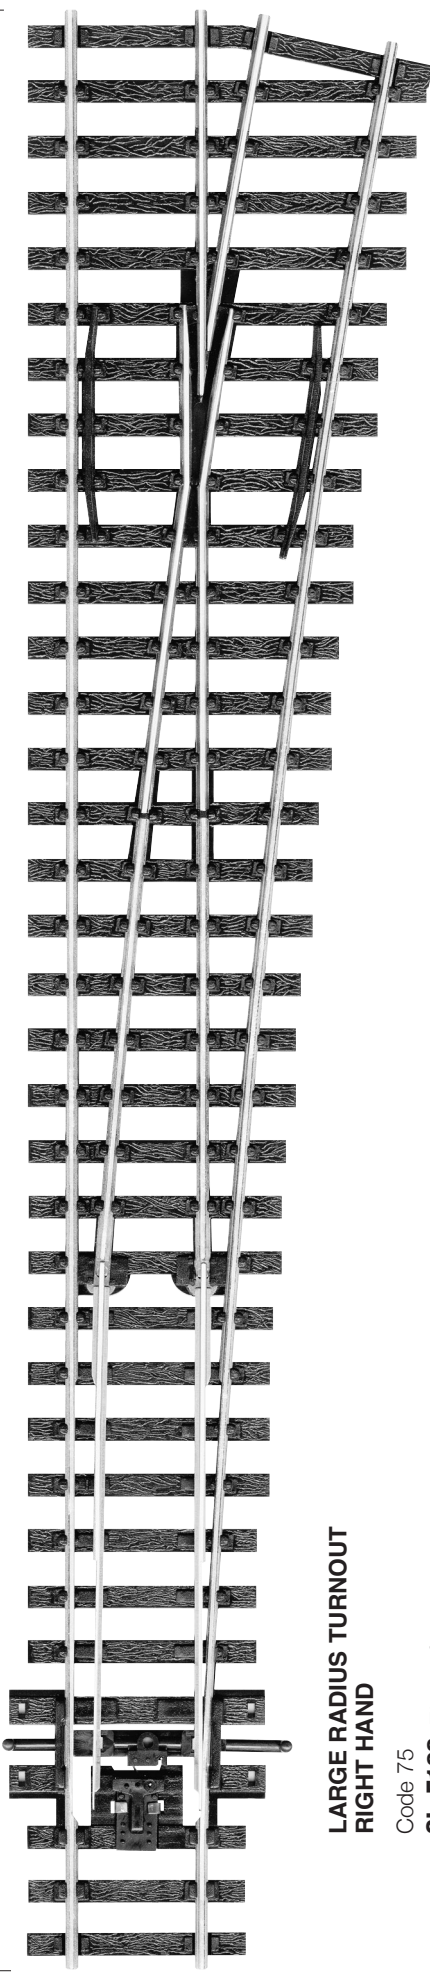

LARGE RADIUS TURNOUT LEFT HAND

Code 75
SL-E189 *Electrofrog*

259mm (10.200")

LARGE RADIUS TURNOUT RIGHT HAND

Code 75
SL-E188 *Electrofrog*

These plans are produced by the manufacturers and may be reproduced by modellers for the purpose of layout building. Commercial copying or reproduction prohibited.

© PRITCHARD PATENT PRODUCT CO. LTD, BEER, DEVON EX12 3NA ENGLAND

Use this scale bar to check that your printer is printing at 100%