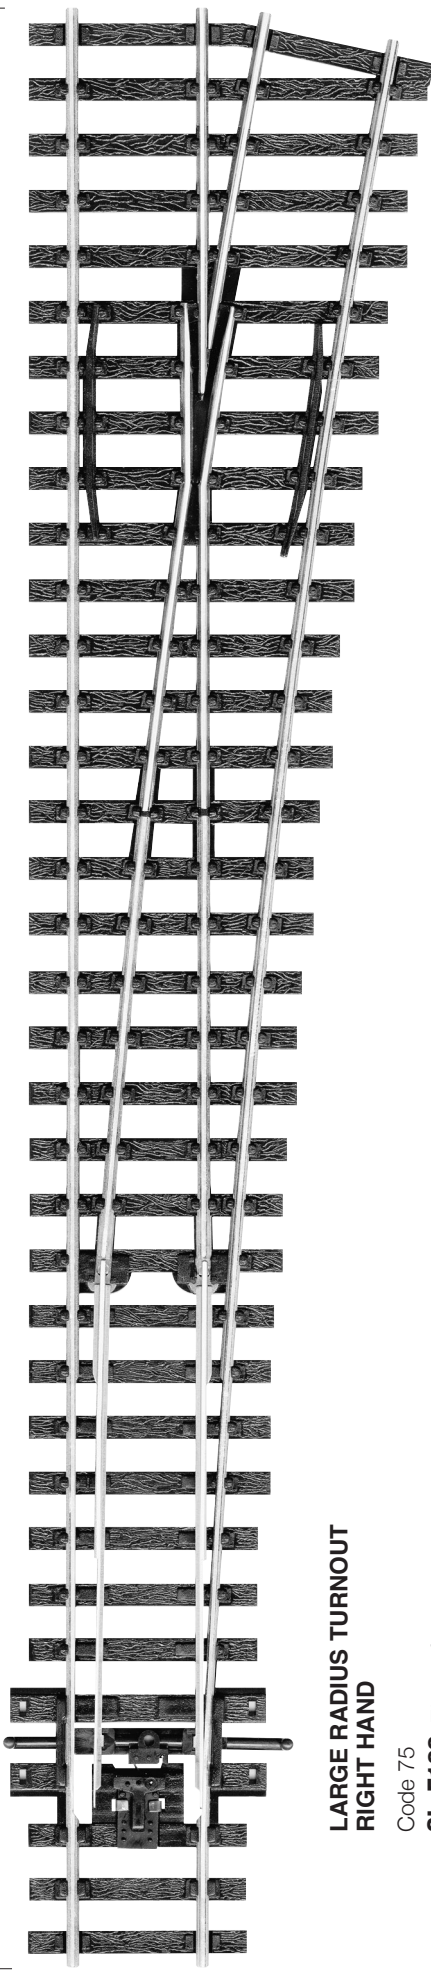

### LARGE RADIUS TURNOUT LEFT HAND

Code 75  
**SL-E189 Electrofrog**

259mm (10.200")

### LARGE RADIUS TURNOUT RIGHT HAND

Code 75  
**SL-E188 Electrofrog**

These plans are produced by the manufacturers and may be reproduced by modellers for the purpose of layout building. Commercial copying or reproduction prohibited.

© PRITCHARD PATENT PRODUCT CO. LTD, BEER, DEVON EX12 3NA ENGLAND

Use this scale bar to check that your printer is printing at 100%