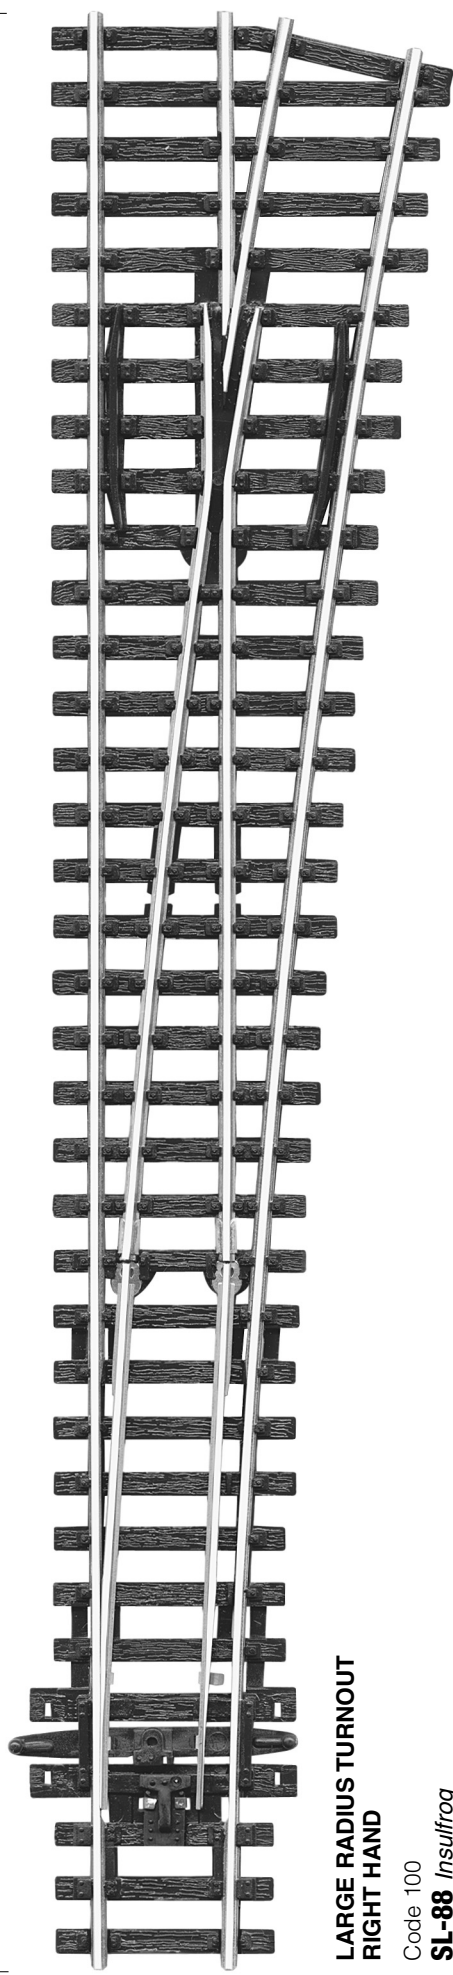

### LARGE RADIUS TURNOUT LEFT HAND

Code 100  
**SL-89** *Insulfrog*  
**SL-E89** *Electrofrog*

259 mm (10.20")

### LARGE RADIUS TURNOUT RIGHT HAND

Code 100  
**SL-88** *Insulfrog*  
**SL-E88** *Electrofrog*

These plans are produced by the manufacturers and may be reproduced by modellers for the purpose of layout building. Commercial copying or reproduction prohibited.

Use this scale bar to check that your printer is printing at 100%